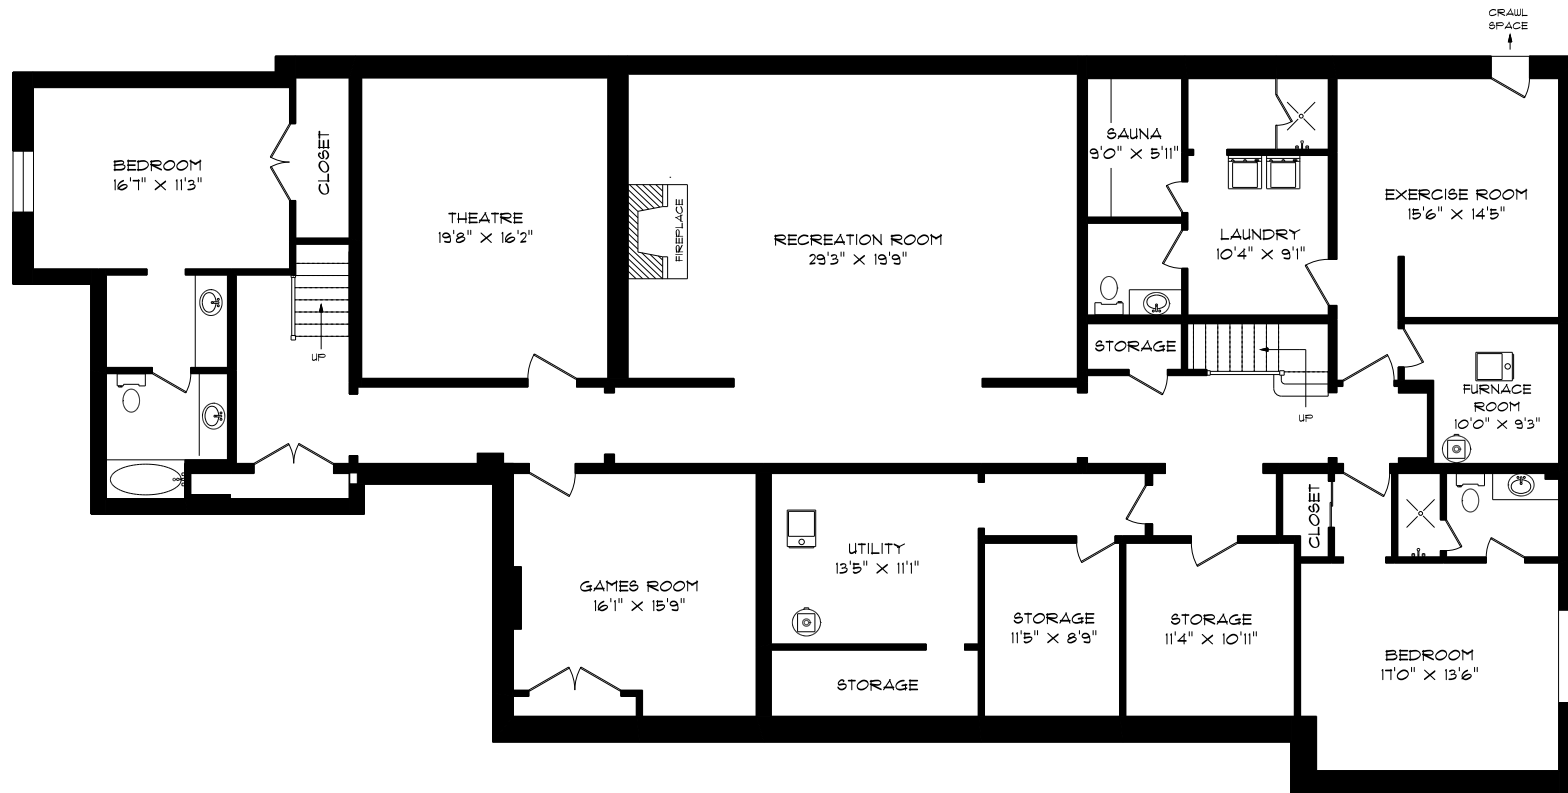

# 5 AWESOME AGAIN LANE

BASEMENT  
4058 SQUARE FEET

PHONE 905-271-7010  
FAX 905-271-4468  
PLANS@PLANITMEASURING.COM

MEASURED ON APRIL 11, 2014  
ROOM SIZES SHOULD BE CONSIDERED APPROXIMATE  
SINCE MEASUREMENTS ARE SUBJECT TO CERTIFICATION.

© 2014 PLANIT MEASURING